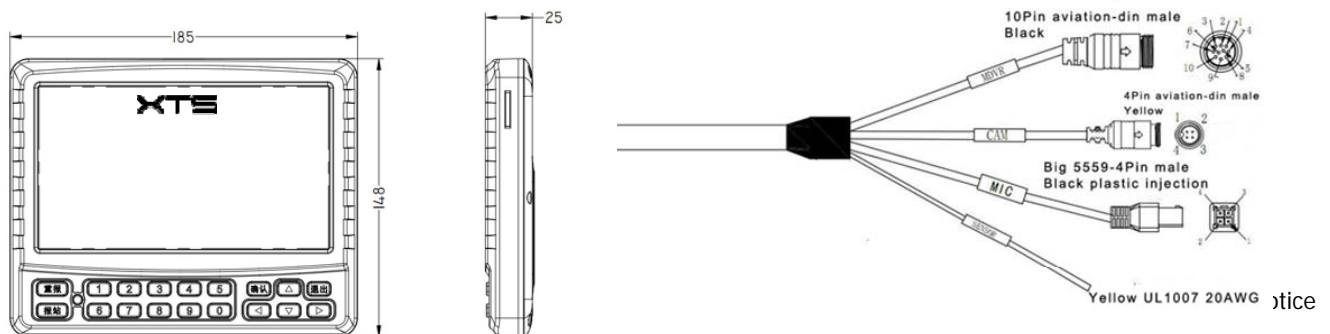

LCDCP7-TS (Multi-Function Touch Panel)

7 inch - LCD monitor (Multi-Functions Panel)

PRODUCT ESPECIFICATIONS

PRODUCT FEATURES

- 7 inch touch screen display
- Supports MDVR diagnosis and operation
- Built-in speakers
- Built-in RFID module to sign in/out
- Resolution 800*480

DESCRIPTION

LCDCP7-TS is a control panel used for bus intelligent dispatch systems. Deployed with 18 buttons, 7 inch large screen display that operates the MDVR menu. **LCDCP7-TS** also integrates with SMS Features and voice broadcast.

LCDCP7-TS (Multi-Function Touch Panel)

TECHNICAL SPECIFICATIONS

Product Series	LCDCP7-TS (Touch Panel)
Screen Size	7 Inches
Screen Resolution	800*480
Touch Type	4 wire resistor type
Luminance	400cd/m2
Contrast Ratio	20.83402778
Response Time	10/15(tr/Td)ms
Visual Angle	70/70/50/70 (Typ.)CRdot10) (left/Up/Right/Down)
Back-Light Type	White LED
Screen Aspect ratio	16:9
Screen Button and Screen Distribution	Combined
Panel Material	70%PC+30%ABS Engineering plastics
Button Material	Silicone
RFID Wipe Card Module	13.56 MHZ for driver to sign in and sign off.
Speaker	Speaker(16Ω, 2W)x2
MDVR Interface	Connects to XTS MDVR
CAM Interface	Yellow 4PIN aviation-din connector
MIC Interface	Connects to the driver microphone
SENSOR Interface	Yellow hanging line, reversing signal detection port, high level effective . To monitor control for reversing.
Function Buttons	Restate / station announcer / Arrow Keys / Confirmation / Exit
Number Buttons	0-9
Installation	Mounting bracket.
Dimension	185mm×128mm×34.9mm
Operating Voltage	12V
Operating Current	200mA
Total Power Consumption	2.4W
Waterproof and Dustproof	IP53
Operating Temperature	-20°C~+70°C
Relative Humidity	8%~90%