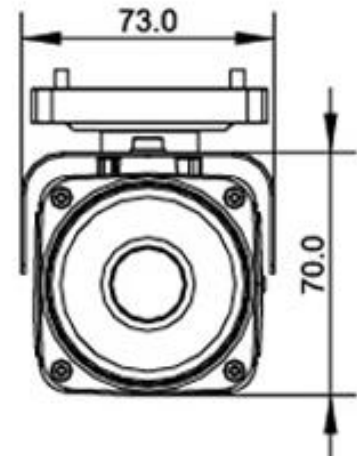

XTS Corp. Headquarters
8870 N.W. 18th Terrace,
Doral, FL 33172
P: 305.863.7779
F: 305.863.7478
TF: 1.855.797.8XTS
www.xtscorp.com