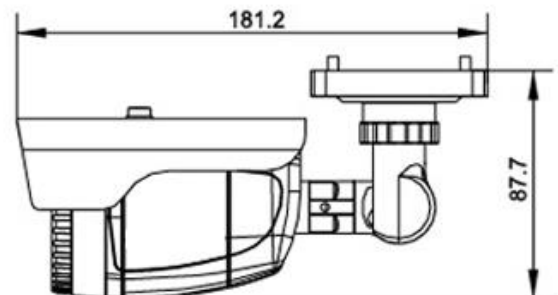

XTS Corp. Headquarters
8870 N.W. 18th Terrace,
Doral, FL 33172
P: 305.863.7779
F: 305.863.7478
TF: 1.855.797.8XTS
www.xtscorp.com