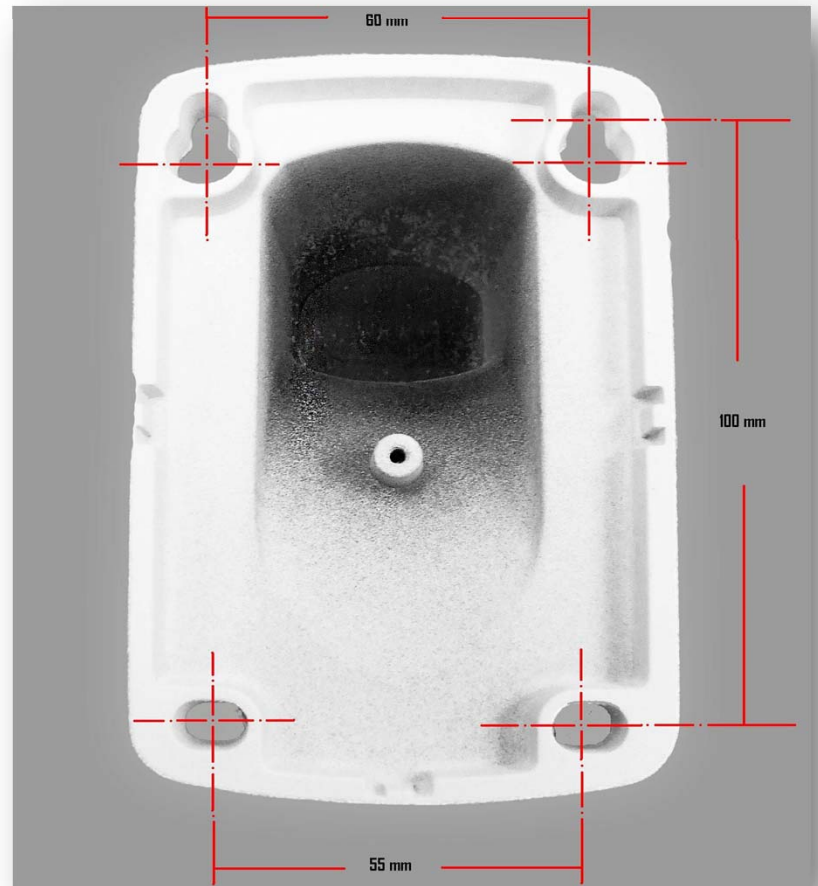

MDMPX-WM

Wall Mount for HighPixel Mini domes

Wall Mount Bracket for HIGHPIXEL Series Mini Domes:

- MD1.3MPXZ
- MD2MPXZ
- MD3MPXWZ
- MD5MPXZ

Construction - Aluminum

ACCESSORY

HIGHPIXEL

*No additional accessories for this product