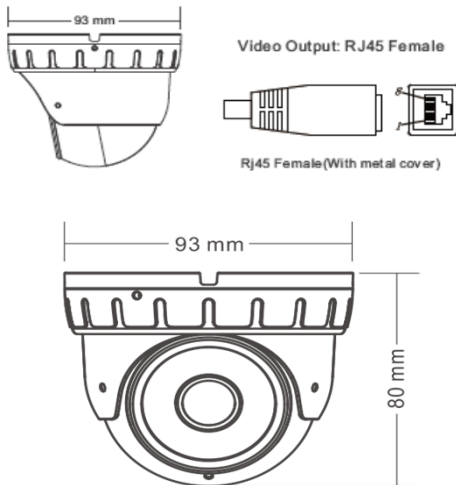

720PMDIRA-POE

Mobile Dome Camera – Indoor /
Outdoor Application / Audio

Key Features

- Full HD 720P real time video
- Special image solution for smear HLC, Low Lux
- POE power supply
- Waterproof and Dustproof up to IP66
- Farad capacitor design to prevent restart or videos under strong impulse interference
- Three stream technology for mainstream / substream recording / wireless transmission separately
- 12 IR Leds

Dimensions

Model	720PMDIRA-POE
Camera Parameters	
Sensor	1/3" CMOS SONY IMX238
Scheme	HI3518
Resolution	1280(H)x720(V)
Signal System	50/60 Hz
Minimum Illumination	0.05Lux(Color Illumination),F1.8; 0.01 Lux (Black and white illumination) F1.8
Electronic Shutter	1/30 Second -1/5000 Second
Day/Night	IR-CUT
Wide Dynamic Range	Digital Wide Dynamic Range (AUTO)
Back-light Compensation	Support
SNR	≥40db
IR Leds	12
Wide Dynamic Range	≥80db
IR	< 8m
Optical Lens	
Port	M12
Aperture	Fixed aperture F1.8
Lens	2.8mm – Angle of View (H) 81.2°- (V)65.5°
Audio/Video Encode	
Video Compression	H.264
Compression Output Rate	512Kbs-6Mbps
Image Resolution	Main Stream: 720p @ 30fps;
	Sub Stream 1: VGA/QVGA/CIF @ 30FPS/D1@25FPS;
	Sub Stream 2: VGA @ 30FPS
CBR/VBR	Support
Audio Compression Standard	ADPCM, G.711A, G.711U
Image	
Maximum Image	1280x720
Frame	30FPS
Image Setting	Chroma, contrast, saturation and sharpness (AUTO)
Network	
Network Port	RJ45 10M/100M x 1
Network Protocol	N9M (works only with MDVR)
External Ports	
Audio Input	Support
POE	Support (Only compatible with MDVR-POE-4)
Others	
Temperature	-30°C-- +70°C
Humidity	0% - 90%
Power Supply	POE
Waterproof Class	IP66
Power Consumption	<2w (Day) <4w (Night)
Dimension	93MM(L)x93MM(W)x80MM(H)
Weight	0.7 LBS