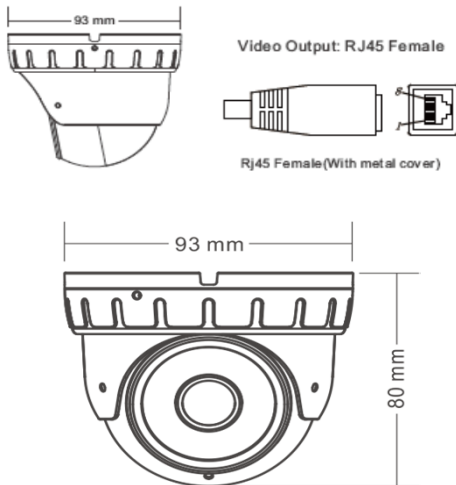

### Key Features

- Full HD 720P real time video
- Special image solution for smear HLC, Low Lux
- PON power supply (**Power Over network**)
- Waterproof and Dustproof up to IP66
- Farad capacitor design to prevent restart or videos under strong impulse interference
- Three stream technology for mainstream / substream recording /wireless transmission separately
- 12 IR Leds

### Dimensions

Model	720PMDIRA-PON
<b>Camera Parameters</b>	
Sensor	1/3" CMOS SONY IMX238
Scheme	HI3518
Resolution	1280(H)x720(V)
Signal System	50/60 Hz
Minimum Illumination	0.05Lux(Color Illumination ),F1.8; 0.01 Lux (Black and white illumination) F1.8
Electronic Shutter	1/30 Second -1/5000 Second
Day/Night	IR-CUT
Wide Dynamic Range	Digital Wide Dynamic Range (AUTO)
Back-light Compensation	Support
SNR	≥40db
IR Leds	12
Wide Dynamic Range	≥80db
IR	< 8m
<b>Optical Lens</b>	
Port	M12
Aperture	Fixed aperture F1.8
Lens	2.8mm – Angle of View (H) 81.2°- (V)65.5°
<b>Audio/Video Encode</b>	
Video Compression	H.264
Compression Output Rate	512Kbs-6Mbps
Image Resolution	Main Stream:720p @ 30fps;
	Sub Stream 1: VGA/QVGA/CIF @ 30FPS/D1@25FPS;
	Sub Stream 2: VGA @ 30FPS
CBR/VBR	Support
Audio Compression Standard	ADPCM, G.711A, G.711U
<b>Image</b>	
Maximum Image	1280x720
Frame	30FPS
Image Setting	Chroma, contrast, saturation and sharpness (AUTO)
<b>Network</b>	
Network Port	RJ45 10M/100M x 1
Network Protocol	N9M (works only with MDVR)
<b>External Ports</b>	
Audio Input	Support
PON	Support (Only compatible with MDVR Connector)
<b>Others</b>	
Temperature	-30°C--+70°C
Humidity	0% - 90%
Power Supply	PON
Waterproof Class	IP66
Power Consumption	<2w (Day) <4w (Night)
Dimension	93MM(L)x93MM(W)x80MM(H)
Weight	0.7 LBS