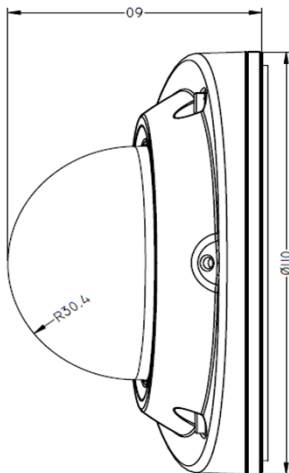

### Key Features

- Full HD 720P real time video
- Special image solution for smear HLC, Low Lux
- POE power supply
- Waterproof and Dustproof up to IP66
- Farad capacitor design to prevent restart or video loss under strong impulse interference
- Three stream technology for mainstream/substream recording and wireless transmission separately
- 14 IR Leds

### Dimensions

### Accessories

Model	720PWEIRA-POE
<b>Camera Parameters</b>	
Sensor	1/3" CMOS
Resolution	1280(H)x720(V)
Signal System	50/60 Hz
Minimum Illumination	0.05Lux(Color Illumination ),F12
Electronic Shutter	1/30 Second -1/5000 Second
Day/Night	IR-CUT
Wide Dynamic Range	Digital Wide Dynamic Range (AUTO)
Back-light Compensation	Support
SNR	≥40db
Wide Dynamic Range	≥80db
IR leds	14
IR	< 8m
<b>Optical Lens</b>	
Port	M12
Aperture	Fixed aperture F1.8
Lens	2.8mm – Angle of View (H) 81.2°- (V)65.5°
<b>Audio/Video Encode</b>	
Video Compression	H.264
Compression Output Rate	512Kbs-6Mbps
Image Resolution	Main Stream:720p @ 30fps;
	Sub Stream 1: VGA/QVGA/CIF @ 30FPS/D1@25FPS;
	Sub Stream 2: VGA @ 30FPS
CBR/VBR	Support
Audio Compression Standard	ADPCM、G.711A、G.711U
<b>Image</b>	
Maximum Image	1280x720
Frame	30FPS
Image Setting	Chroma, contrast, saturation and sharpness (AUTO)
<b>Network</b>	
Network Port	RJ45/DB9(10M/100M) Adjustable Ethernet Port
Network Protocol	N9M (works only with MDVR)
<b>External Ports</b>	
Audio Input	Support
POE	Support (Only compatible with MDVR-POE-4)
<b>Others</b>	
Temperature	-40°C-- + 70°C
Humidity	0% - 90%
Power Supply	POE
Waterproof Class	IP66
Power Consumption	<2w (Day) <4w (Night)
Dimension	110MM(L)x110MM(W)x60MM(H)
Weight	0.9LBS