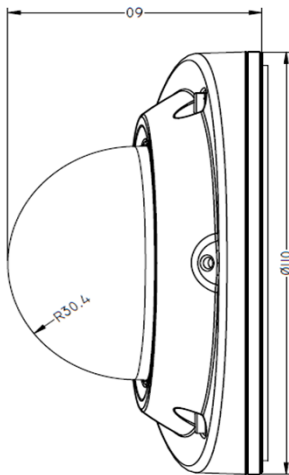

720PWEIRA-PON

Mobile Wedge Camera – Indoor /Outdoor Application / Audio

Key Features

- Full HD 720P real time video
- Special image solution for smear、HLC、 Low Lux
- PON power supply (Power over Network)
- Waterproof and Dustproof up to IP66
- Farad capacitor design to prevent restart or video loss under strong impulse interference
- Three stream technology for mainstream/substream recording and wireless transmission separately
- 14 IR Leds

Dimensions

Accessories

Model	720PWEIRA-PON
Camera Parameters	
Sensor	1/3" CMOS
Resolution	1280(H)x720(V)
Signal System	50/60 Hz
Minimum Illumination	0.05Lux(Color Illumination),F12
Electronic Shutter	1/30 Second -1/5000 Second
Day/Night	IR-CUT
Wide Dynamic Range	Digital Wide Dynamic Range (AUTO)
Back-light Compensation	Support
SNR	≥40db
Wide Dynamic Range	≥80db
IR leds	14
IR	< 8m
Optical Lens	
Port	M12
Aperture	Fixed aperture F1.8
Lens	2.8mm – Angle of View (H) 81.2°- (V)65.5°
Audio/Video Encode	
Video Compression	H.264
Compression Output Rate	512Kbs-6Mbps
Image Resolution	Main Stream:720p @ 30fps;
	Sub Stream 1: VGA/QVGA/CIF @ 30FPS/D1@25FPS;
	Sub Stream 2: VGA @ 30FPS
CBR/VBR	Support
Audio Compression Standard	ADPCM、G.711A、G.711U
Image	
Maximum Image	1280x720
Frame	30FPS
Image Setting	Chroma, contrast, saturation and sharpness (AUTO)
Network	
Network Port	RJ45/DB9(10M/100M) Adjustable Ethernet Port
Network Protocol	N9M (works only with MDVR)
External Ports	
Audio Input	Support
PON	Support (Only compatible with MDVR-POE-4)
Others	
Temperature	-40°C-- + 70°C
Humidity	0% - 90%
Power Supply	PON
Waterproof Class	IP66
Power Consumption	<2w (Day) <4w (Night)
Dimension	110MM(L)x110MM(W)x60MM(H)
Weight	0.9LBS