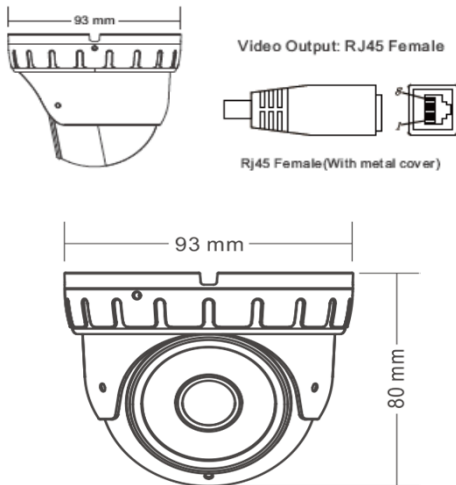

720PMDIRA-POE

Mobile Dome Camera – Indoor /
Outdoor Application / Audio

Key Features

- Full HD 720P real time video
- Special image solution for smear HLC, Low Lux
- POE power supply
- Waterproof and Dustproof up to IP66
- Farad capacitor design to prevent restart or videos under strong impulse interference
- Three stream technology for mainstream / substream recording / wireless transmission separately
- 12 IR Leds

Dimensions

Model	720PMDIRA-POE
Camera Parameters	
Sensor	1/3" CMOS SONY
Scheme	HI3518
Resolution	1280(H)x720(V)
Signal System	50/60 Hz
Minimum Illumination	0.05Lux(Color Illumination),F1.8; 0.01 Lux (Black and white illumination) F1.8
Electronic Shutter	1/30 Second -1/5000 Second
Day/Night	IR-CUT
Wide Dynamic Range	Digital Wide Dynamic Range (AUTO)
Back-light Compensation	Support
SNR	≥40db
IR Leds	12
Wide Dynamic Range	≥80db
IR	< 8m
Optical Lens	
Port	M12
Aperture	Fixed aperture F1.8
Lens	2.8mm – Angle of View (H) 81.2°- (V)65.5°
Audio/Video Encode	
Video Compression	H.264
Compression Output Rate	512Kbs-6Mbps
Image Resolution	Main Stream:720p @ 30fps;
	Sub Stream 1: VGA/QVGA/CIF @ 30FPS/D1@25FPS;
	Sub Stream 2: VGA @ 30FPS
CBR/VBR	Support
Audio Compression Standard	ADPCM, G.711A, G.711U
Image	
Maximum Image	1280x720
Frame	30FPS
Image Setting	Chroma, contrast, saturation and sharpness (AUTO)
Network	
Network Port	RJ45 10M/100M x 1
Network Protocol	N9M (works only with MDVR)
External Ports	
Audio Input	Support
POE	Support (Only compatible with MDVR-POE-4)
Others	
Temperature	-30°C-- +70°C
Humidity	0% - 90%
Power Supply	POE
Waterproof Class	IP66
Power Consumption	<2w (Day) <4w (Night)
Dimension	93MM(L)x93MM(W)x80MM(H)
Weight	0.7 LBS