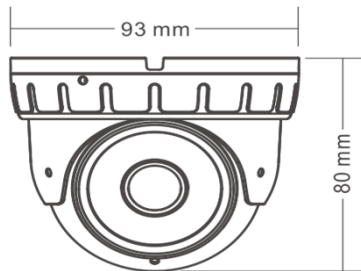

720PMDIRA-PON

Mobile Dome Camera – Indoor /
Outdoor Application / Audio

Key Features

- Full HD 720P real time video
- Special image solution for smear HLC, Low Lux
- PON power supply (**Power Over network**)
- Waterproof and Dustproof up to IP66
- Farad capacitor design to prevent restart or videos under strong impulse interference
- Three stream technology for mainstream / substream recording /wireless transmission separately
- 12 IR Leds

Dimensions

| Model | 720PMDIRA-PON |
|----------------------------|---|
| Camera Parameters | |
| Sensor | 1/3" CMOS SONY |
| Scheme | HI3518 |
| Resolution | 1280(H)x720(V) |
| Signal System | 50/60 Hz |
| Minimum Illumination | 0.05Lux(Color Illumination),F1.8; 0.01 Lux (Black and white illumination) F1.8 |
| Electronic Shutter | 1/30 Second -1/5000 Second |
| Day/Night | IR-CUT |
| Wide Dynamic Range | Digital Wide Dynamic Range (AUTO) |
| Back-light Compensation | Support |
| SNR | ≥40db |
| IR Leds | 12 |
| Wide Dynamic Range | ≥80db |
| IR | < 8m |
| Optical Lens | |
| Port | M12 |
| Aperture | Fixed aperture F1.8 |
| Lens | 2.8mm – Angle of View (H) 81.2°- (V)65.5° |
| Audio/Video Encode | |
| Video Compression | H.264 |
| Compression Output Rate | 512Kbs-6Mbps |
| Image Resolution | Main Stream:720p @ 30fps; |
| | Sub Stream 1: VGA/QVGA/CIF @ 30FPS/D1@25FPS; |
| | Sub Stream 2: VGA @ 30FPS |
| CBR/VBR | Support |
| Audio Compression Standard | ADPCM, G.711A, G.711U |
| Image | |
| Maximum Image | 1280x720 |
| Frame | 30FPS |
| Image Setting | Chroma, contrast, saturation and sharpness (AUTO) |
| Network | |
| Network Port | 6-pin DJ M12(PON) |
| Network Protocol | N9M (works only with MDVR) |
| External Ports | |
| Audio Input | Support |
| PON | Support (Only compatible with MDVR Connector) |
| Others | |
| Temperature | -30°C--+70°C |
| Humidity | 0% - 90% |
| Power Supply | PON |
| Waterproof Class | IP66 |
| Power Consumption | <2w (Day) <4w (Night) |
| Dimension | 93MM(L)x93MM(W)x80MM(H) |
| Weight | 0.7 LBS |