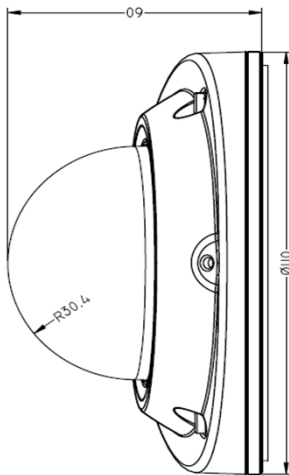

### Key Features

- Full HD 720P real time video
- Special image solution for smear HLC, Low Lux
- POE power supply
- Waterproof and Dustproof up to IP66
- Farad capacitor design to prevent restart or video loss under strong impulse interference
- Three stream technology for mainstream/substream recording and wireless transmission separately
- 14 IR Leds

### Dimensions

### Accessories

Model	720PWEIRA-POE
<b>Camera Parameters</b>	
Sensor	1/3" CMOS
Resolution	1280(H)x720(V)
Signal System	50/60 Hz
Minimum Illumination	0.05Lux(Color Illumination ),F12
Electronic Shutter	1/30 Second -1/5000 Second
Day/Night	IR-CUT
Wide Dynamic Range	Digital Wide Dynamic Range (AUTO)
Back-light Compensation	Support
SNR	≥40db
Wide Dynamic Range	≥80db
IR leds	14
IR	<8m
<b>Optical Lens</b>	
Port	M12
Aperture	Fixed aperture F1.8
Lens	2.8mm – Angle of View (H) 81.2°- (V)65.5°
<b>Audio/Video Encode</b>	
Video Compression	H.264
Compression Output Rate	512Kbs-6Mbps
Image Resolution	Main Stream:720p @ 30fps;
	Sub Stream 1: VGA/QVGA/CIF @ 30FPS/D1@25FPS;
	Sub Stream 2: VGA @ 30FPS
CBR/VBR	Support
Audio Compression Standard	ADPCM、G.711A、G.711U
<b>Image</b>	
Maximum Image	1280x720
Frame	30FPS
Image Setting	Chroma, contrast, saturation and sharpness (AUTO)
<b>Network</b>	
Network Port	RJ45(10M/100M) Adjustable Ethernet Port
Network Protocol	N9M (works only with MDVR)
<b>External Ports</b>	
Audio Input	Support
POE	Support (Only compatible with MDVR-POE-4)
<b>Others</b>	
Temperature	-40°C-- +70°C
Humidity	0% - 90%
Power Supply	POE
Waterproof Class	IP66
Power Consumption	<2w (Day) <4w (Night)
Dimension	110MM(L)x110MM(W)x60MM(H)
Weight	0.9LBS