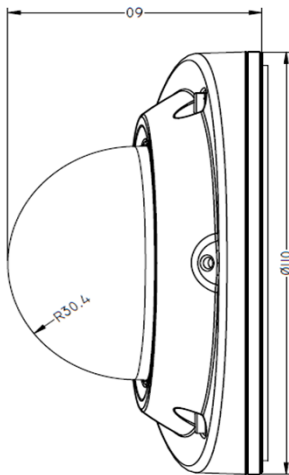

### Key Features

- Full HD 720P real time video
- Special image solution for smear、HLC、Low Lux
- PON power supply (Power over Network)
- Waterproof and Dustproof up to IP66
- Farad capacitor design to prevent restart or video loss under strong impulse interference
- Three stream technology for mainstream/substream recording and wireless transmission separately
- 14 IR Leds

### Dimensions

### Accessories

Model	720PWEIRA-PON
<b>Camera Parameters</b>	
Sensor	1/3" CMOS
Resolution	1280(H)x720(V)
Signal System	50/60 Hz
Minimum Illumination	0.05Lux(Color Illumination ),F12
Electronic Shutter	1/30 Second -1/5000 Second
Day/Night	IR-CUT
Wide Dynamic Range	Digital Wide Dynamic Range (AUTO)
Back-light Compensation	Support
SNR	≥40db
Wide Dynamic Range	≥80db
IR leds	14
IR	<8m
<b>Optical Lens</b>	
Port	M12
Aperture	Fixed aperture F1.8
Lens	2.8mm – Angle of View (H) 81.2°- (V)65.5°
<b>Audio/Video Encode</b>	
Video Compression	H.264
Compression Output Rate	512Kbs-6Mbps
Image Resolution	Main Stream:720p @ 30fps;
	Sub Stream 1: VGA/QVGA/CIF @ 30FPS/D1@25FPS;
	Sub Stream 2: VGA @ 30FPS
CBR/VBR	Support
Audio Compression Standard	ADPCM、G.711A、G.711U
<b>Image</b>	
Maximum Image	1280x720
Frame	30FPS
Image Setting	Chroma, contrast, saturation and sharpness (AUTO)
<b>Network</b>	
Network Port	6-pin DJ M12(PON)
Network Protocol	N9M (works only with MDVR)
<b>External Ports</b>	
Audio Input	Support
PON	Support
<b>Others</b>	
Temperature	-40°C-- +70°C
Humidity	0% - 90%
Power Supply	PON (12VDC)
Waterproof Class	IP66
Power Consumption	<2w (Day) <4w (Night)
Dimension	110MM(L)x110MM(W)x60MM(H)
Weight	0.9LBS